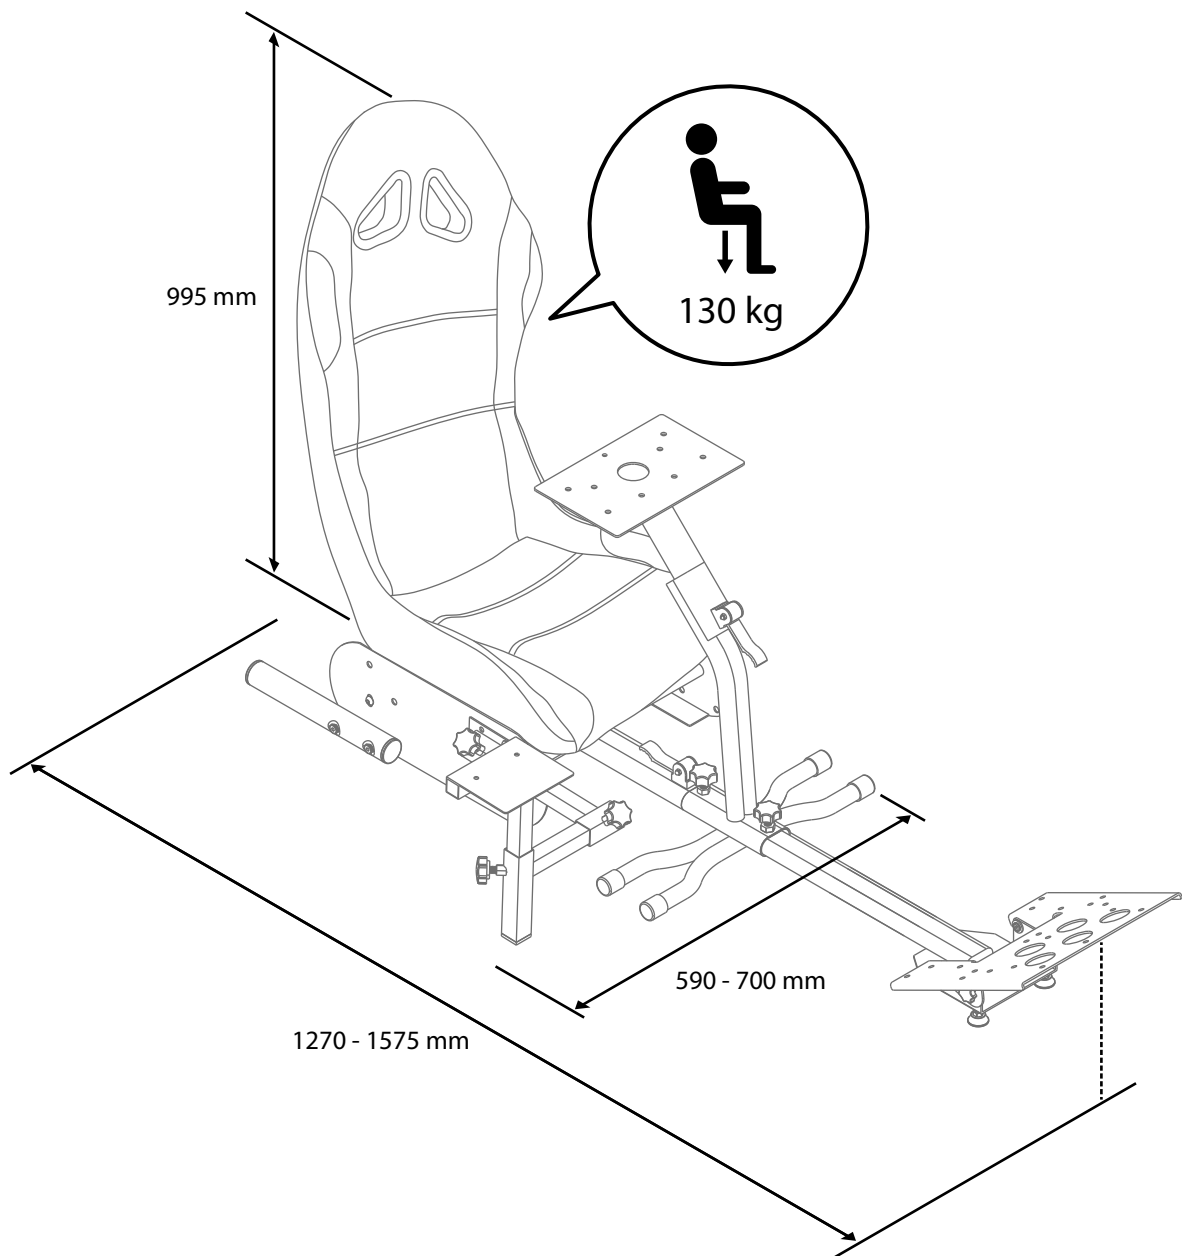

2 people are required to lift the unit during assembly.
Απαιτούνται 2 άτομα για την ανύψωση της μονάδας
κατά τη συναρμολόγηση.